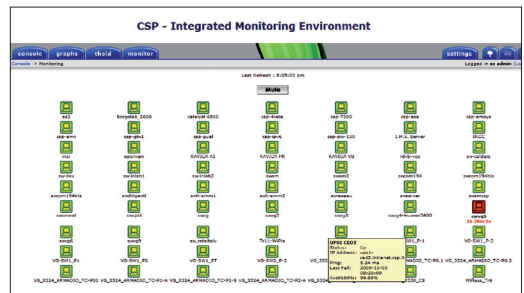

This application offers a simplified web-based system for managing inventories of network equipment. It is based on a customisation of OpenAudit, and enables users to inventory network equipment, list their characteristics and export the data in formats such as PDF and Excel, creating independent subsites for each company division;

Integration of the Log Event Correlator - L.E.C

This tool generates events such as alarms and automatic configurations in response to receiving specific syslog entries. CSP has customised the web-based front-end, simplifying the definition of the rules;

Integration of new Cacti plugins and templates

These tools are used to perform accounting functions for voip telephone services integrated with new management, administration and debugging functions that can be managed through a graphic interface;

Monitoring for environments

I.M.E. has been optimised to monitor WiFi systems, using SNMP protocol.

All the functions can be accessed from a simplified graphic interface that acts as a unified, centralised point of access to all the operations required in the context of Internetworking. Thanks to its high scalability, and based mainly on Open Source technology, I.M.E is a suite of independent applications, enabling each individual module to be fully customised, with no restrictions connected to specific technologies.

Main screenview
Screenview of monitoring with alarm notification
Screenview of inventory management (N.D.A.)