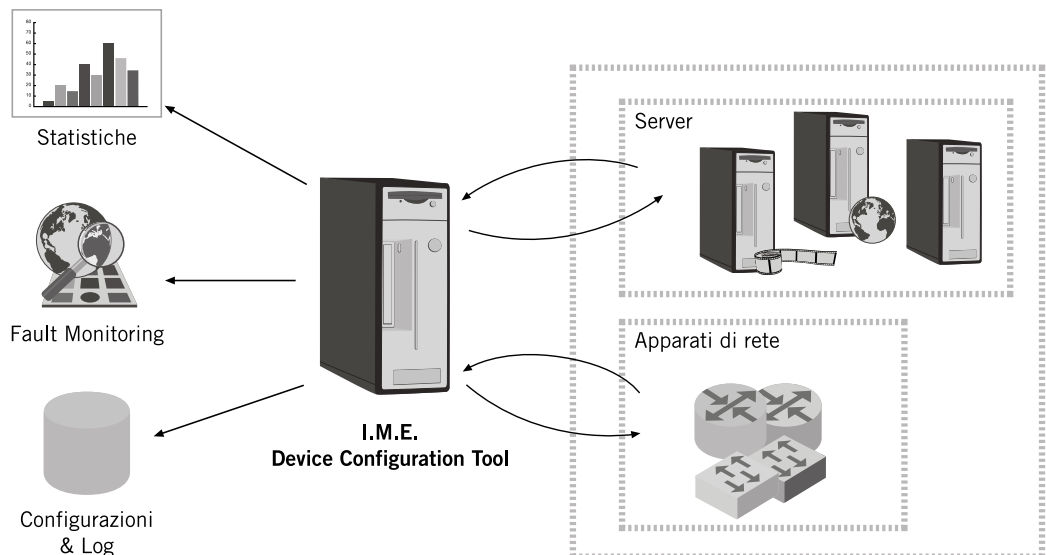

WHAT IT DOES

The market demands complex services and increasingly fast, extended, reliable networks. In order to limit and prevent malfunctions and glitches and reduce intervention time, it is necessary to integrate various tools into a centralised management service which monitors performance and the functioning of the network and relative services.

I.M.E. enables users to:

- monitor the performance of equipment and services by means of SNMP protocol;
- perform various management activities remotely;
- monitor the functioning of equipment and services in real time, with notification of malfunctions;
- carry out ordinary and extraordinary management operations, such as regular backups of equipment configurations and log management.

Diagram of Device Configuration Tool (previous one confirmed)